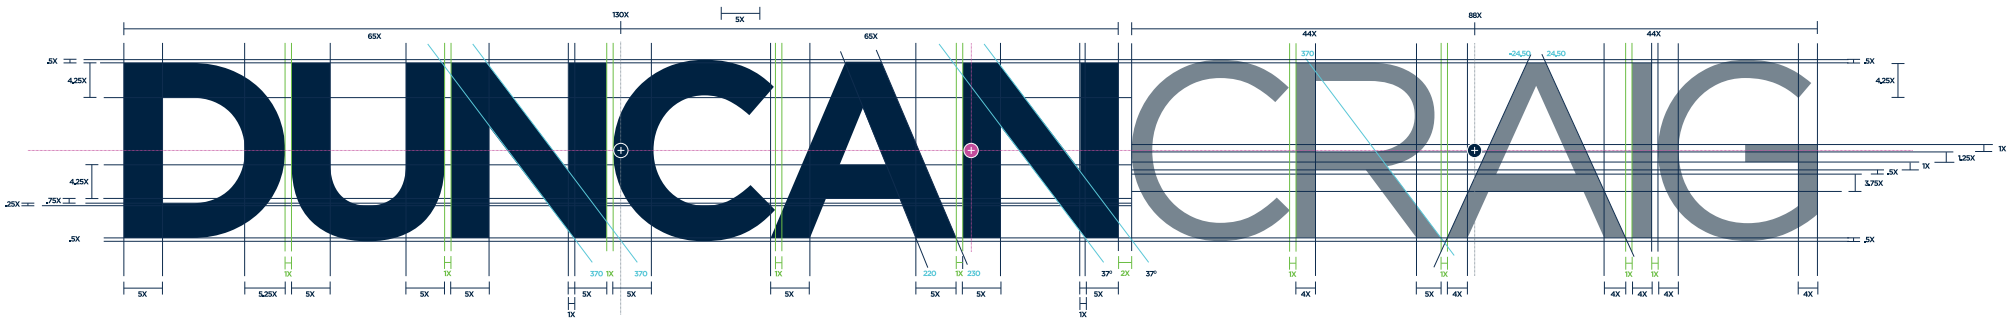

IDENTITYPACKAGE

DUNCANCRAIG

GEOMETRY

SPATIAL PROPORTIONS

DUNCAN CRAIG

LAWYERS MEDIATORS

5x

5x

5x

2x 6x

MINIMUM DIMENSIONS

- **Minimum Dimensions for Standard Logo**
The standard logo is the preferred brand mark and should be used at all times unless reproduction calls for dimensions smaller than 2.25" x 0.75"

- **Minimum Dimensions for Emboldened Logo**
In the event the logo needs to be printed or reproduced smaller than the standard logo's minimum dimensions, this variation should be used and should not be smaller than 0.5" x 1.5"