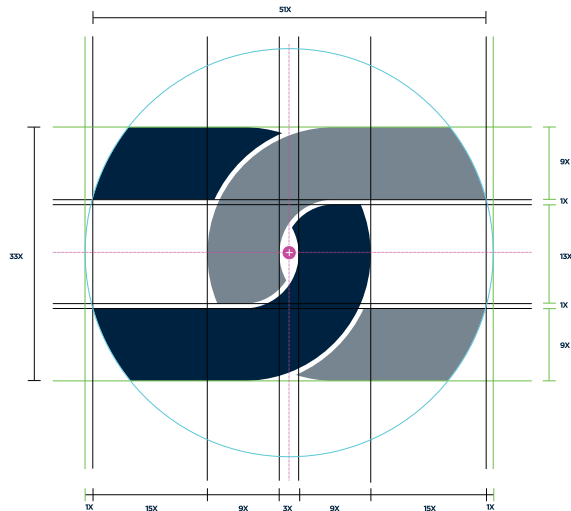

IDENTITYPACKAGE

DUNCANCRAIG

GEOMETRY

SPATIAL PROPORTIONS

DUNCAN CRAIG

LAWYERS MEDIATORS

5x

5x

5x

2x 6x

MINIMUM DIMENSIONS

- **Minimum Dimensions for Standard Logo**
The standard logo is the preferred brand mark and should be used at all times unless reproduction calls for dimensions smaller than 2.25" x 0.75"

- **Minimum Dimensions for Emboldened Logo**
In the event the logo needs to be printed or reproduced smaller than the standard logo's minimum dimensions, this variation should be used and should not be smaller than 0.5" x 1.5"