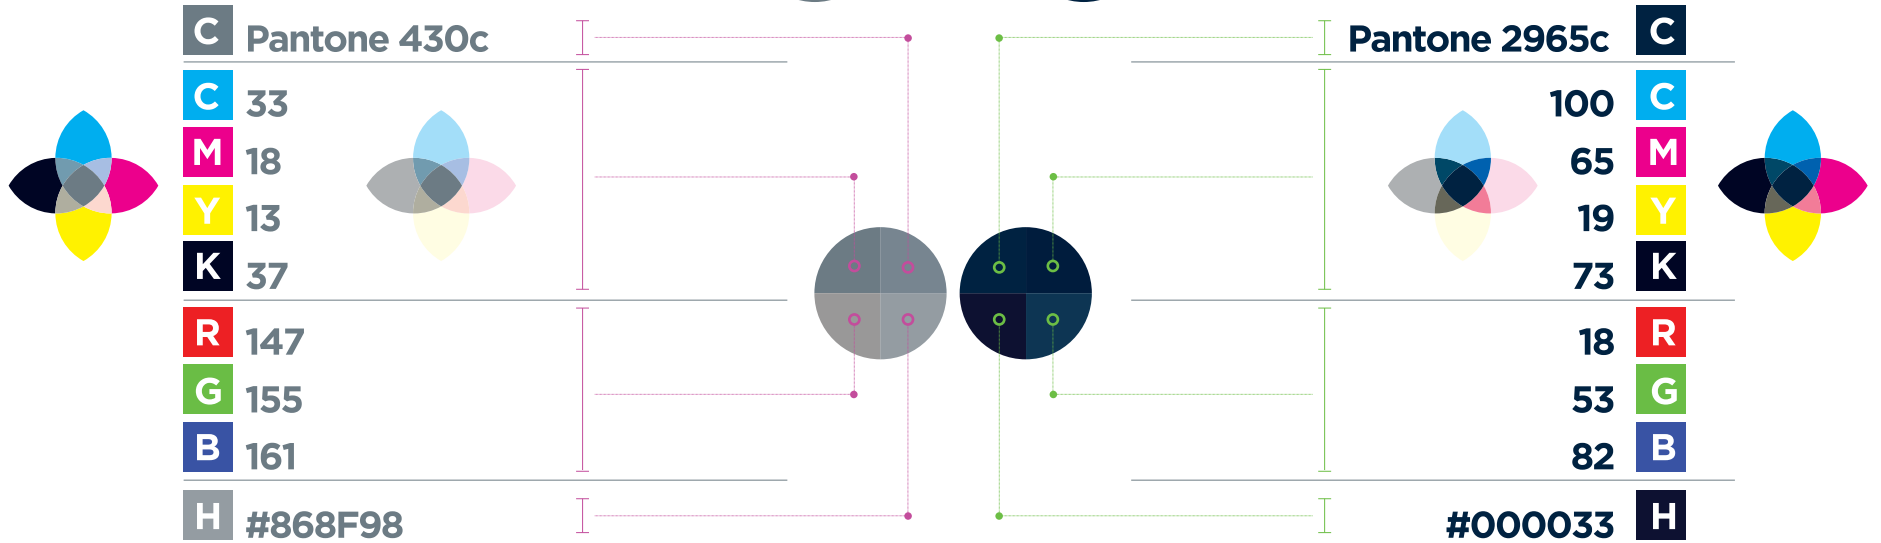

All Cap
Kerning -100%

Body Font

VANI

ABCDEFGHIJKLMNOPQRSTUVWXYZ abcdefghijklmnopqrstuvwxyz

Kerning 0%

COLOUR PROFILE

VARIATIONS

KNOCKOUT-1

KNOCKOUT-2

FULL COLOUR

1 COLOUR

KNOCKOUT GREYSCALE

GREYSCALE

STATIONARY PACKAGE

Envelope

Letterhead Page 1